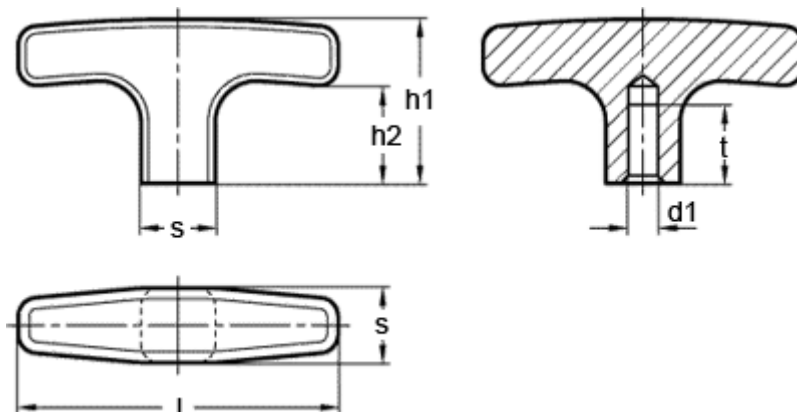

Article number: 20292233

Description: E+G T-Handle GN 563.2-55-B6-SW

## Measures

$d_1$  H7 = B6

$h_1$  = 33

$h_2$  = 22

$l$  = 55

$s$  = 14

$t$  min = 12